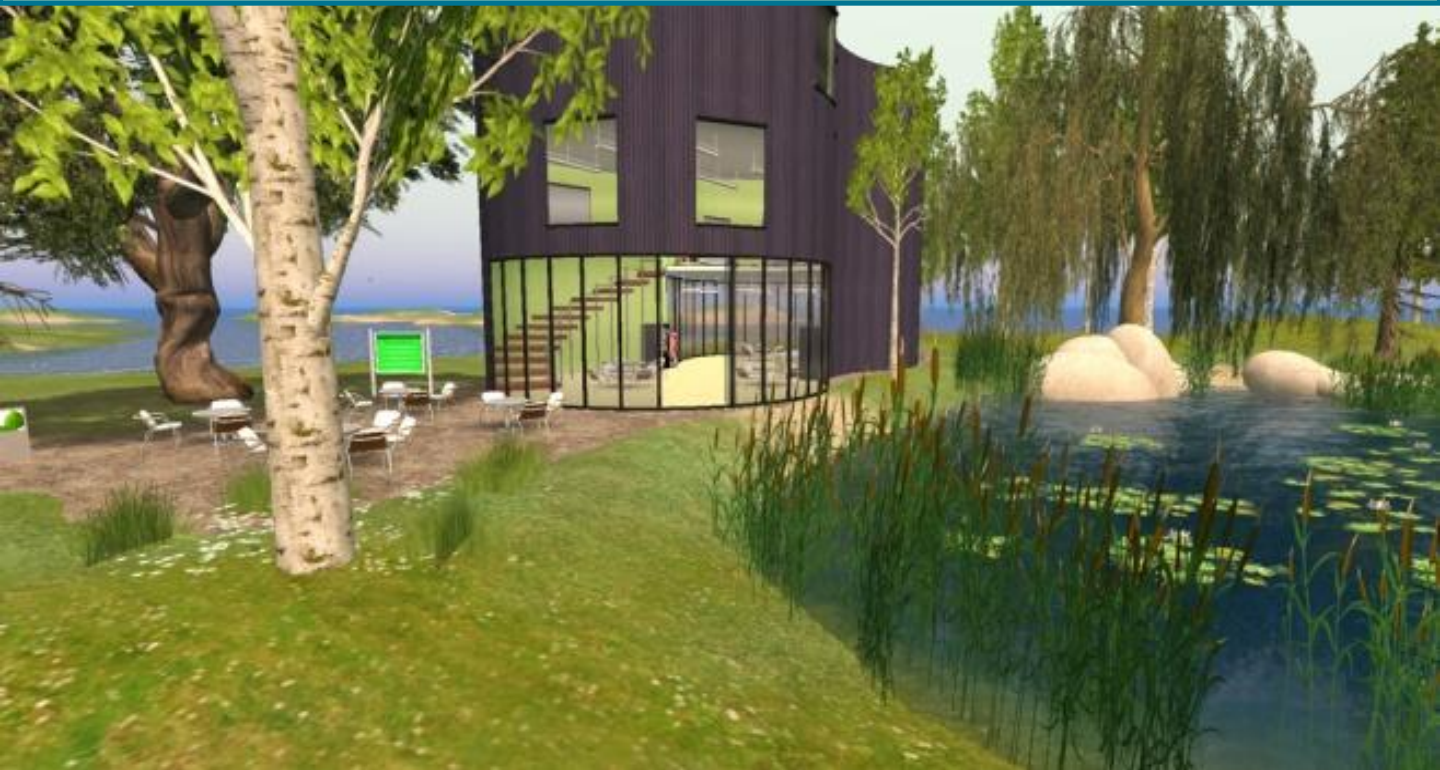

Chant Newall Development Group, LLC  
CNDG/FWI  
*Second Life Gold Solution Providers*

**Who We Are - CNDG**

Chant Newall Development Group, LLC (CNDG) is a Gold Solution Provider for Second Life working directly with Linden Lab to create complete applications on the Second Life platform. In addition, we build Virtual Reality (VR) environments and applications on any OpenSIM based platform, either on our own servers or on yours. CNDG is part of a family of interlocking companies providing comprehensive solutions and content for education and business needs in real and virtual spaces. CNDG offers a full range of design, building, applications creation, and consulting services and is a full-service developer for Virtual Reality environments of all kinds.